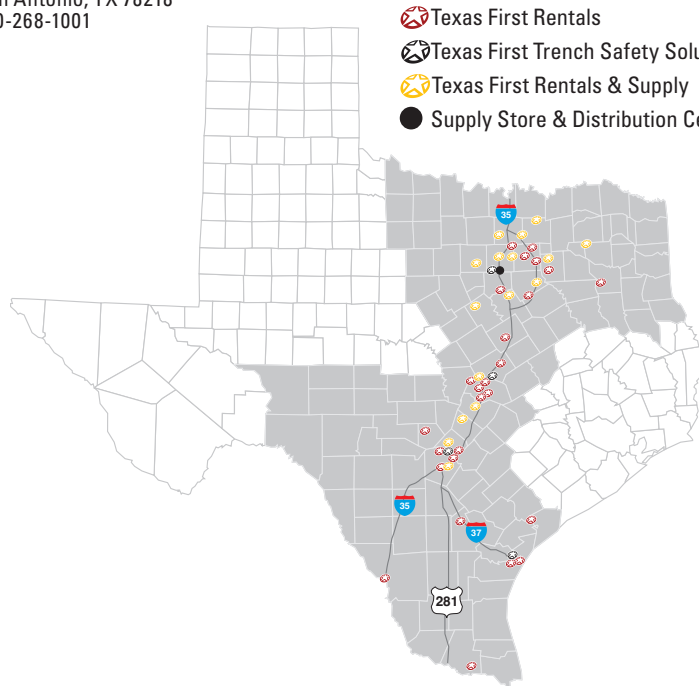

SAN ANTONIO
4715 Rittiman Road
San Antonio, TX 78218
210-268-1001

GRANBURY
4413 E. Highway 377
Granbury, TX 76049
817-573-4339

GREENVILLE
2625 W. I-30
Greenville, TX 75402
430-256-0600

- Texas First Rentals
- Texas First Trench Safety Solutions
- Texas First Rentals & Supply
- Supply Store & Distribution Center