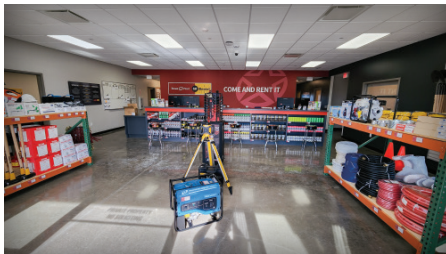

REMEMBER THE CONSTRUCTION SUPPLIES

BRANCH SUPPLY LINE CARD

CONCRETE PRODUCTS

Item	Item
Anchor Bolts	Poly (clear & black)
Bar Ties	Rebar (#3, 4, 5 & 6)
WR Meadows Cures	Rebar Chairs
ATC Epoxy	Smooth Dowels & Caps
Joint Sealers	Tie Wire
Patching Materials	

CONCRETE FORMING

Item	Item
Bender Board (radius material)	Nails (Common, Duplex & Chamfer)
Expansion Joints (redwood & fiber)	Stakes (wood & steel)
Lumber/Plywood	

SAFETY SUPPLIES

Item	Item
Cautions/Danger Tape	Overtime Hydration Products/Niagara Bottled Water
Dust Masks & Respirators	Rebar Caps (Mushroom & OSHA)
Ear Protection	Safety Fence
Face Shields	Safety Flags
Falltech Fall Protection	Safety Glasses
First Aid Kits	Safety Vests
Gloves	Traffic Cones
Hard Hats	Fire Extinguishers