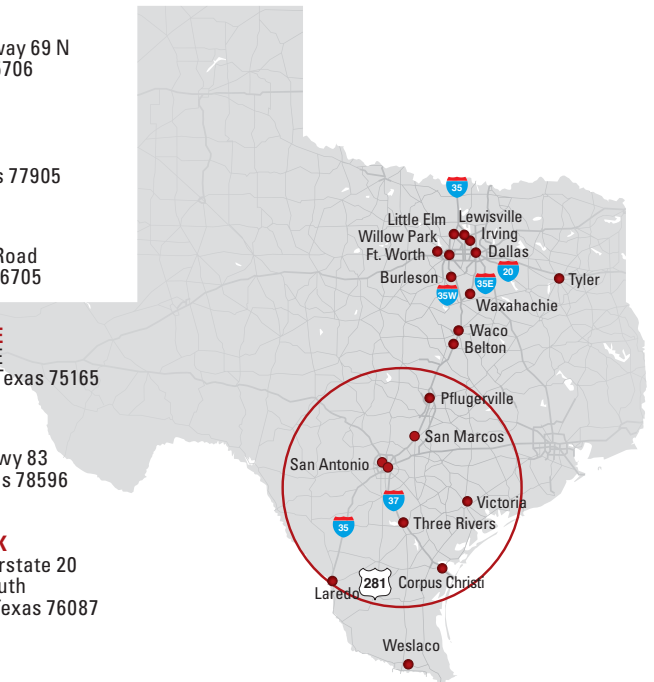

OUR BRANCH LOCATIONS

- **BELTON**
  2625 Digby Drive
  Belton, Texas 75213
  254-217-8383
- **BURLESON**
  3445 South Burleson Blvd.
  Alvarado, Texas 76009
  817-809-8255
- **CORPUS CHRISTI**
  5529 Transport Industrial Drive
  Corpus Christi, Texas 78405
  361-949-5240
- **DALLAS**
  10950 Plano Road
  Dallas, Texas 75238
  214-556-5507
- **FT. WORTH**
  1600 NE Loop 820
  Ft. Worth, Texas 76106
  817-803-2933
- **IRVING**
  3131 State Hwy 161
  Irving, Texas 75062
  469-458-7977
- **LAREDO**
  109 S. Aviators
  Laredo, Texas 78043
  956-307-5767
- **LEWISVILLE**
  1800 E. State Hwy 121
  Lewisville, Texas 75056
  214-501-0580
- **LITTLE ELM**
  27700 E. University Dr.
  Aubrey, Texas 76227
  469-586-0230
- **PFLUGERVILLE**
  16017 N. IH 35
  Pflugerville, Texas 78660
  512-994-2257
- **SAN ANTONIO**
  5246 Tacco Drive
  San Antonio, Texas 78244
  210-960-4810
- **SAN ANTONIO TRADESMAN**
  15242 Tradesman
  San Antonio, Texas 78249
  210-802-4151
- **SAN MARCOS**
  6215 S. IH 35
  San Marcos, Texas 78666
  512-956-5499
- **THREE RIVERS**
  3246 N. Hwy 37 Access
  Three Rivers, Texas 78071
  361-265-4443
- **TYLER**
  7720 US Highway 69 N
  Tyler, Texas 75706
  903-405-4825
- **VICTORIA**
  203 Holt Road
  Victoria, Texas 77905
  361-881-4677
- **WACO**
  3118 Gholson Road
  Waco, Texas 76705
  254-218-3344
- **WAXAHACHIE**
  6820 N. IH 35 E
  Waxahachie, Texas 75165
  469-242-2272
- **WESLACO**
  725 E. State Hwy 83
  Weslaco, Texas 78596
  956-413-8668
- **WILLOW PARK**
  4500 East Interstate 20
  Service Rd South
  Willow Park, Texas 76087
  817-310-9595

○ Trench Safety Solutions

For our latest branch openings, go to [TexasFirstRentals.com](https://www.TexasFirstRentals.com)